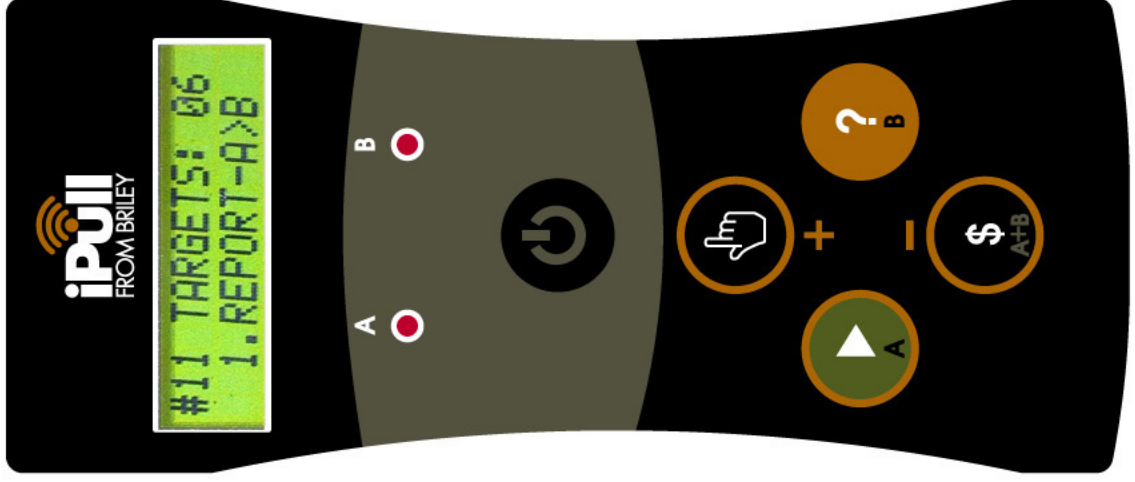

iPull

Payment Mode Functions

Change Number of Targets

Abort

Check Tag Balance

Wake from Sleep