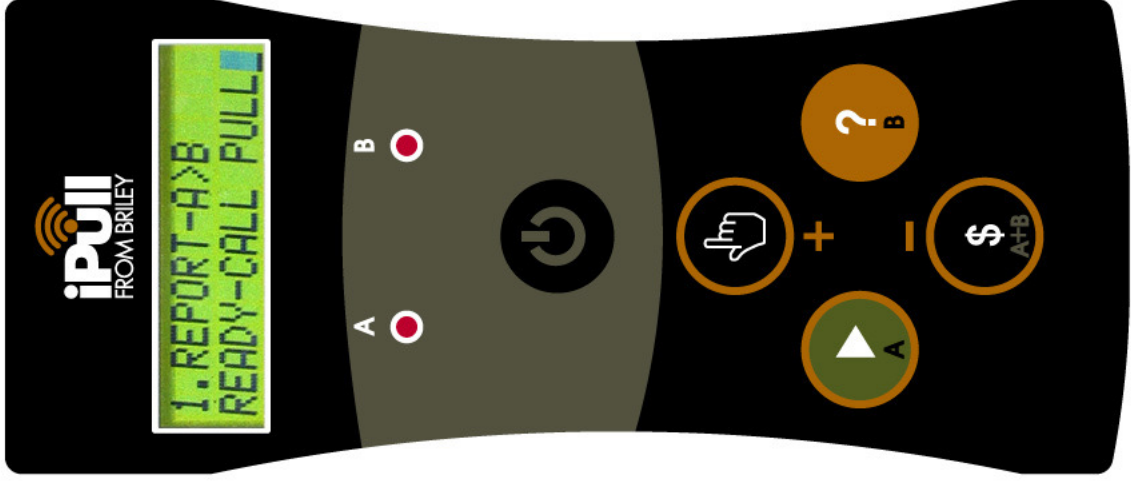

iPull

Release Mode Functions

Release next

Skip Step

Set/Cancel
See Report

Wake from Sleep

Pause Mode

Abort &
Refund